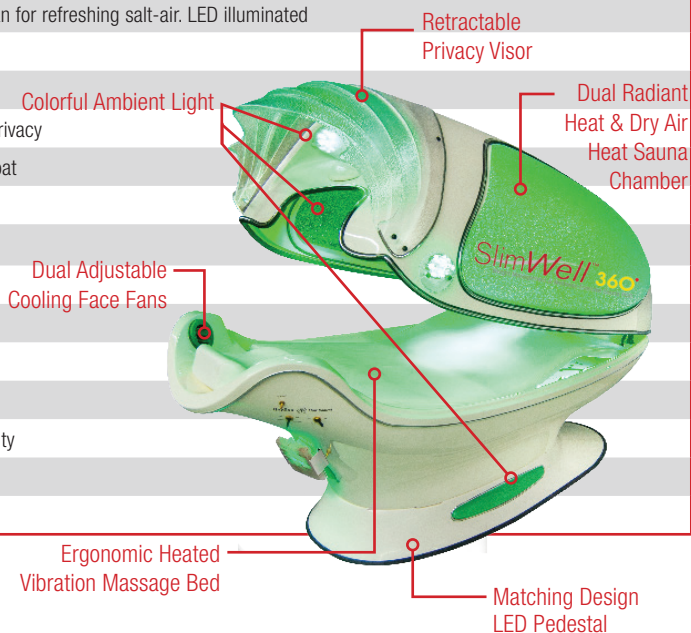

Visor Ambient Lights (2): Privacy visor has beautiful 4 color (RYGB) ambient lights with frosted acrylic panel

Vibration Massage: Dual motor adjustable wave vibration for back, legs or whole body massage

Heated Ergonomic Bed: Ergonomic body contour cushioned bed with built-in heat pad system

Translucent Bed: Contoured frosted acrylic bed, enhances chamber illumination with ambient lights

Enriched-Air with Turbo Fans: Enriched-Air turbo fans to body and face; add O₂, humidity, vapORIZED O₂ salt air

Himalayan Pure Crystal Salt: 5" x 5" LED illuminated ionic salt-cave tile applied to intake fan for refreshing salt-air. LED illuminated

Cool Face Air System: Adjustable cooling face air fan

Aroma System: Four (4) separate aroma diffusers

Privacy Visor: Matching design, frosted translucent acrylic visor, retractable for sleeping & privacy

POD Enclosure: Commercial-grade fiberglass enclosure with clear superior germicidal gel coat

POD Enclosure Color: Soft white

Height Closed: 39" / 99 cm

Height Open: 89" / 226 cm

Length: 89" / 226 cm

Weight: 260 lbs / 118 kg

Widest Point: 35" / 89 cm

Narrow Point: 22" / 56 cm

Voltage: 220 V 50/60 Hz

Amperage: Dedicated 15 Amp service required

Warranty: One (1) year standard system warranty and Two (2) year chamber extended warranty

Matching Design LED Pedestal: 7" / 17.78 cm height

MADE IN USA — GUARANTEED BEST QUALITY

22 wellness technologies
WHOLE BODY Heated Sauna

9220 JAMES AVENUE, MINNEAPOLIS, MN 55431 USA

1-952-888-8282 1-800-445-8418

INFO@WELLNESS-USA.COM

WWW.WELLNESS-USA.COM

SW360.5.190626.1.D