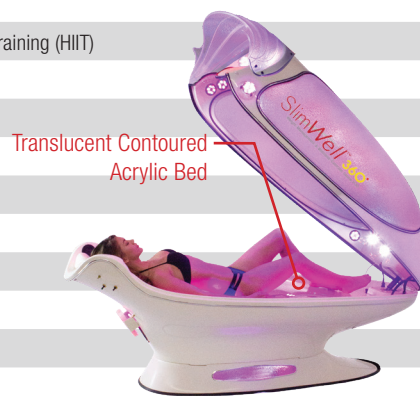

Visor Ambient Lights (2): Privacy visor has beautiful 4 color (RYGB) ambient lights with frosted acrylic panel

Vibration Massage: Dual motor adjustable wave vibration for back, legs or whole body massage

Heated Ergonomic Bed: Ergonomic body contour cushioned bed with built-in heat pad system

Translucent Bed: Contoured frosted acrylic bed, enhances chamber illumination with ambient lights

Enriched-Air with Turbo Fans: Enriched-Air turbo fans to body and face; add O₂, humidity, vapORIZED O₂ salt air

Himalayan Pure Crystal Salt: 5" x 5" LED illuminated ionic salt-cave tile applied to intake fan for refreshing salt-air. LED illuminated

Cool Face Air System: Adjustable cooling face air fan

Aroma System: Four (4) separate aroma diffusers

Privacy Visor: Matching design, frosted translucent acrylic visor, retractable for sleeping & privacy

POD Enclosure: Commercial-grade fiberglass enclosure with clear superior germicidal gel coat

POD Enclosure Color: Soft white

Height Closed: 39" / 99 cm

Height Open: 89" / 226 cm

Length: 89" / 226 cm

Weight: 260 lbs / 118 kg

Widest Point: 35" / 89 cm

Narrow Point: 22" / 56 cm

Voltage: 220 V 50/60 Hz

Amperage: Dedicated 15 Amp service required

Warranty: One (1) year standard system warranty and Two (2) year chamber extended warranty

Matching Design LED Pedestal: 7" / 17.78 cm height

MADE IN USA — GUARANTEED BEST QUALITY

22 wellness technologies
WHOLE BODY Heated Sauna

9220 JAMES AVENUE, MINNEAPOLIS, MN 55431 USA

1-952-888-8282 1-800-445-8418

INFO@WELLNESS-USA.COM

WWW.WELLNESS-USA.COM

SW360.5.190626.1.D