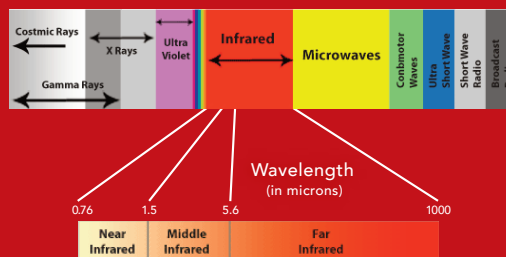

Pure Himalayan Salt Tiles help purify the air, emit infrared and glow softly to enhance the experience of your wellness sauna session.

Red Cedar Wood Density Factor -The high density of premium red cedar wood and expert craftsmanship in the SaunaWellness PRO 10 is the mark of a premium sauna. Each heater is covered with multiple vertical slats to enhance the safety for all users, protect the heater and offer a beautiful lustrous look.

Eight (8) colorful ambient chromolights

ENHANCE WELLNESS & FITNESS RECOVERY SESSIONS

SaunaWellness™ PRO 10 Advanced Full Spectrum Infrared Heat

SaunaWellness™ PRO 10's Infrared heat combination of three (3) heat sources has been patented and differs from traditional infrared systems, dry heat or steam system heat because it combines 17 natural energies for multiple wellness benefits; the PRO 10's heat is effective at a lower operating temperature (150° vs 200° for a traditional sauna) to offer greater comfort and ultimate wellness experience. Sauna Wellness™ PRO 10's infrared heaters provide near, mid and far tri-spectrum infrared heating.

Near (NIR) Infrared Heat

Mid (MIR) Infrared Heat

Far (FIR) Infrared Heat

Note: Wellness USA Inc. makes no medical claims as to the specific benefits of its sauna use for individual users. The sauna is not a medical device.